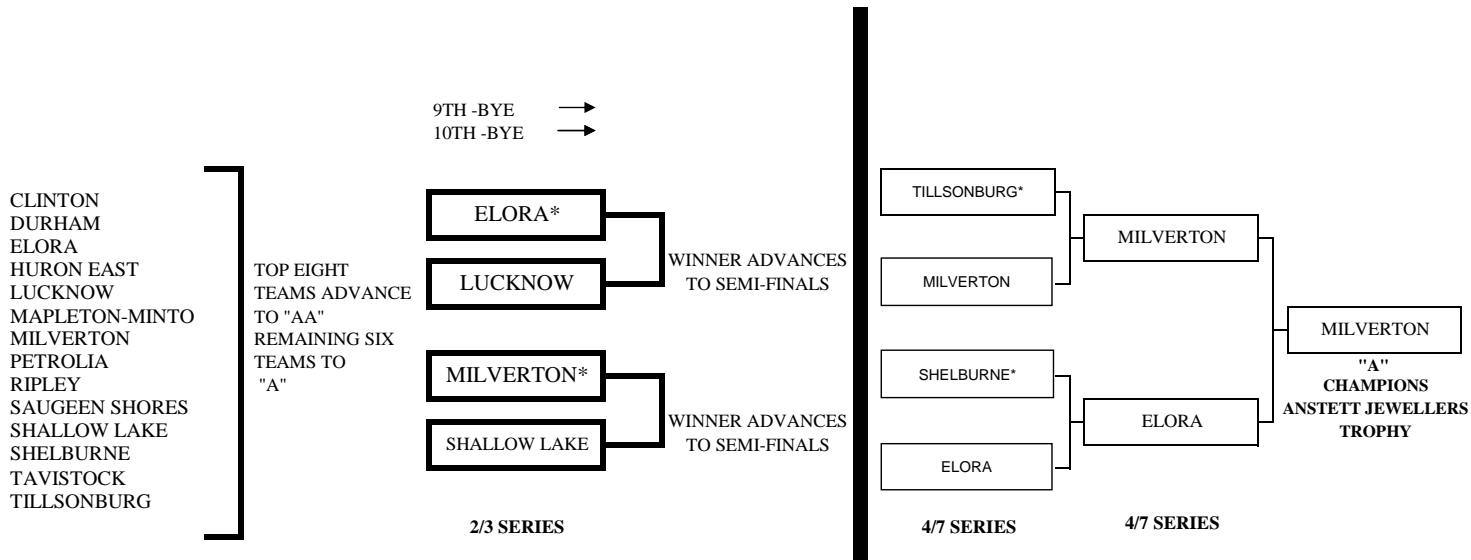

### TEAMS

TILLSONBURG*
MILVERTON
SHELBURNE*
ELORA

SERIES TO BE COMPLETED BY:

1/4 FINALS  
FEB. 05/19

SEMI-FINALS  
FEB. 26/19

FINALS  
MAR. 19/19

**NOTE: TEAMS TO BE SEEDED FROM FINAL LEAGUE STANDINGS. MOST POINTS IN REGULAR SCHEDULE DETERMINES HOME ICE ADVANTAGE IN ALL SERIES.**