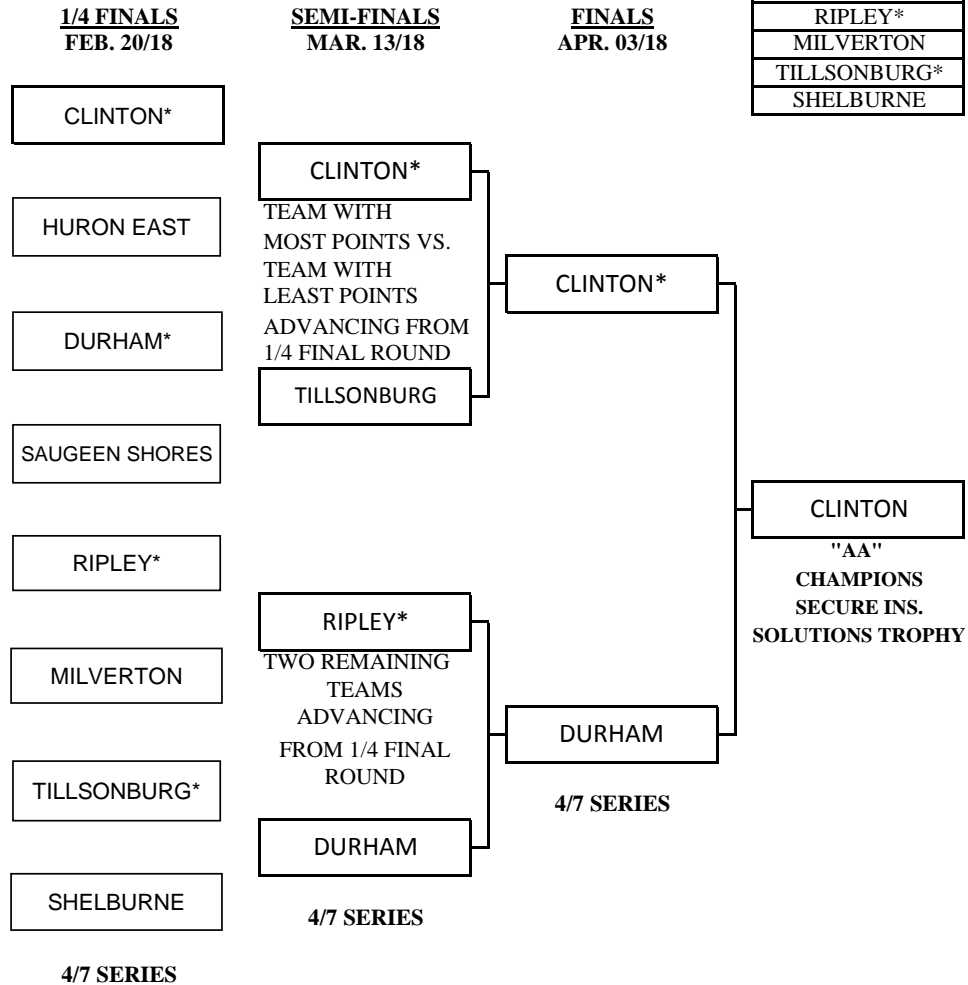

2017-18 W.O.A.A. SENIOR HOCKEY PLAY-OFFS

"AA"

TEAMS

CLINTON*
HURON EAST
DURHAM*
SAUGEEN SHORES
RIPLEY*
MILVERTON
TILLSONBURG*
SHELBURNE

SERIES TO BE COMPLETED BY:

CLINTON
 DURHAM
 ELORA
 HURON EAST
 LUCKNOW
 MILVERTON
 PETROLIA
 RIPLEY
 SAUGEEN SHORES
 SHALLOW LAKE
 SHELBURNE
 TAVISTOCK
 TILLSONBURG

TOP EIGHT
 TEAMS ADVANCE
 TO "AA"
 REMAINING FIVE
 TEAMS TO
 "A"

**NOTE: TEAMS TO BE SEEDD FROM FINAL LEAGUE STANDINGS.
 MOST POINTS IN REGULAR SCHEDULE DETERMINES HOME ICE
 ADVANTAGE IN ALL SERIES.**

IN ALL SERIES, THE W.O.A.A. SENIOR HOCKEY CHAIRMAN SHALL MAKE THE FINAL RULING/DECISION, IF CONFLICTS BETWEEN TEAMS ARISE DURING THE 2017-18 SENIOR HOCKEY PLAY-OFFS.